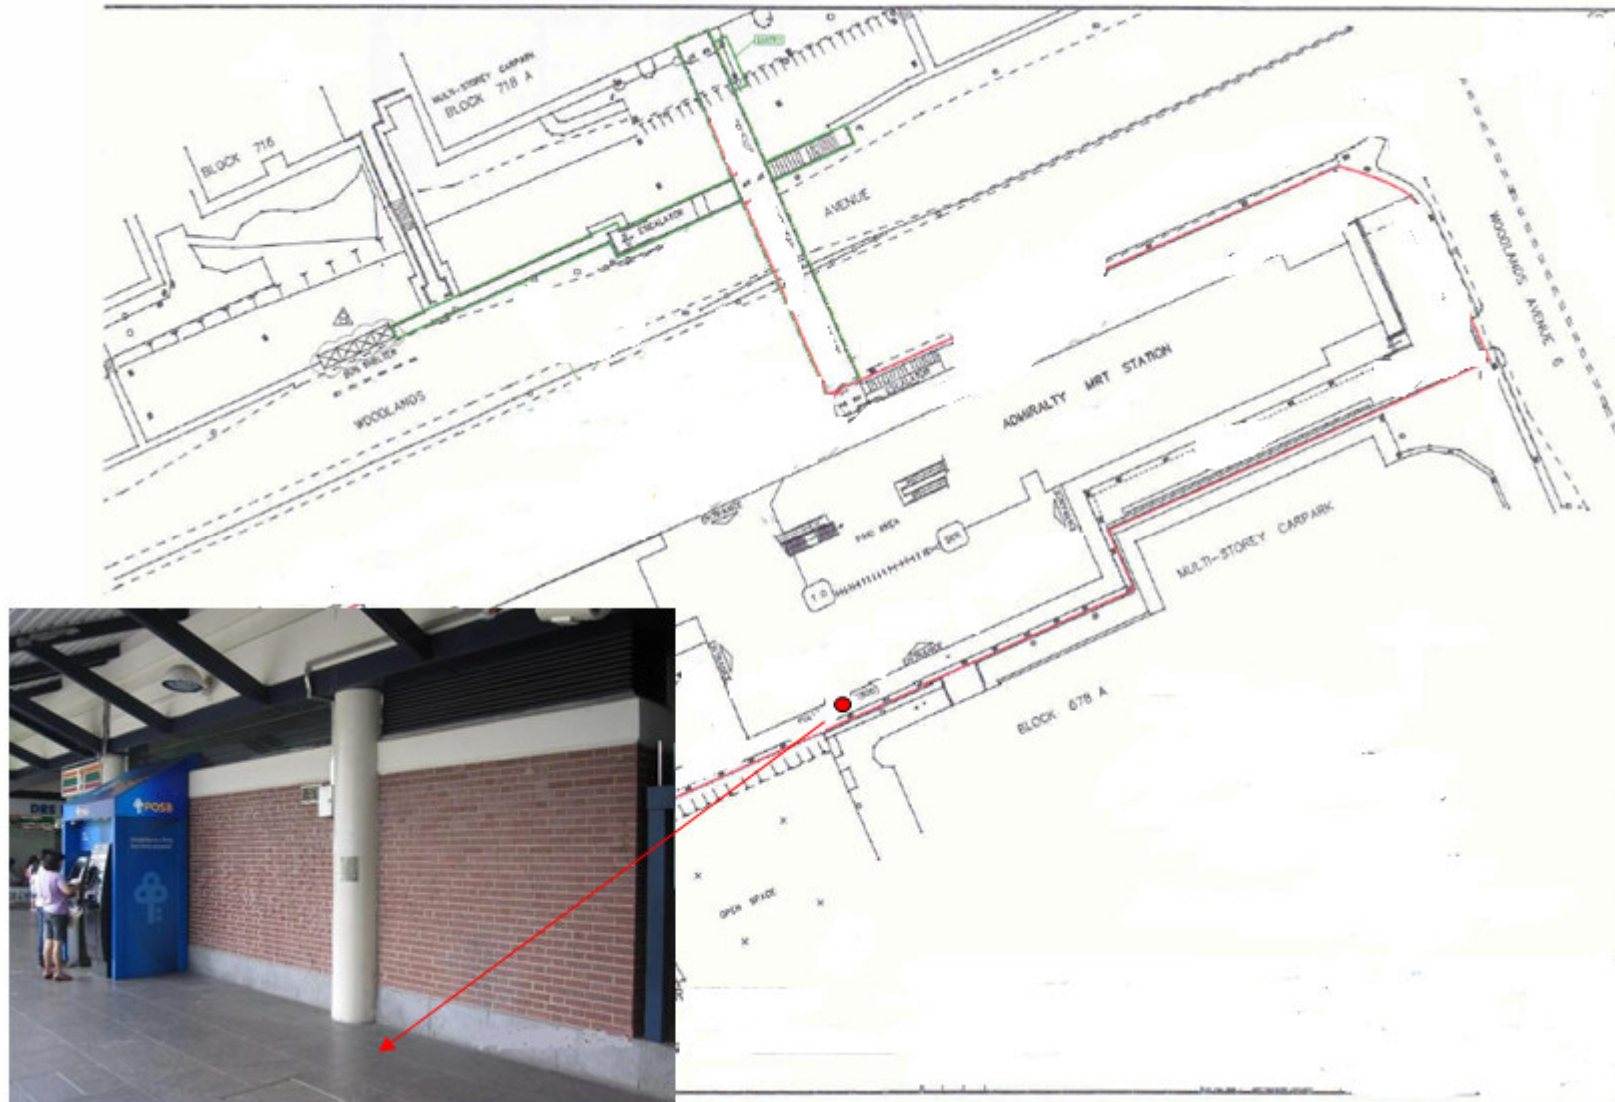

Admiralty MRT Station

ES-01 (4m by 2m)